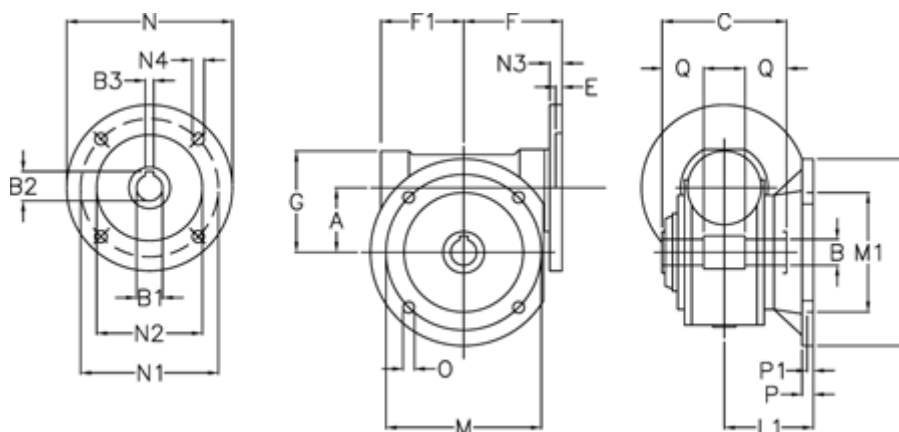

# Data Sheet

Article number: 390218504054010

Description: Worm gear  
VF 185-FC2-40-100B5, without lubrication

## Measures

A	= 185.4	F1	= 205	N2	= 180
B	= 60 H7	G	= 267	N3	= 16
B1	E7 = 28	L	= 400	N4	= 13
B2	= 31.3	L1	= 155.5	O	= 22
B3	H9 = 8	M	= 350	P	= 22
C	= 190	M1	= 280	P1	= 13
E	= 4	N	= 250	Q	= 65
F	= 217	N1	= 215		